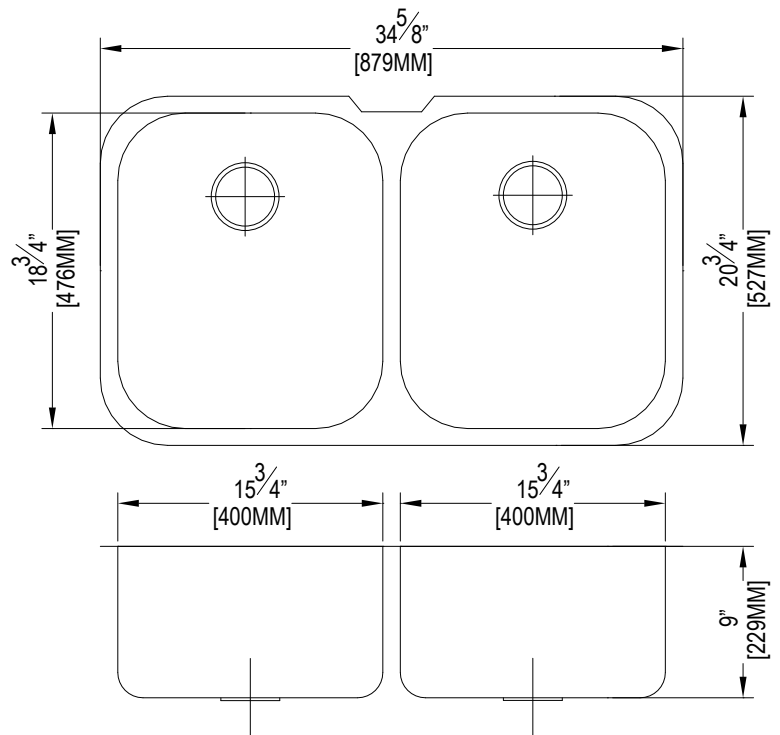

INOX

EV-S504

DOUBLE BOWL

BRAND:.
INOX

PRODUCT INFO:.
DOUBLE BOWL

FEATURES:.
_ T-304 stainless steel, 17 / 18 gauge
_ StoneGuard Undercoated over rubber pad
_ Offset drain, 3 1/2" (89mm) drain opening

FINISH:.
All Satin

MINIMUM CABINET SIZE:.
38" / 965mm

DIMENSIONS:.
34 5/8" x 20 3/4" x 9" / 879mm x 527mm x 229mm deep
18 3/4" x 15 3/4" x 9" / 476mm x 400mm x 229mm bowl

OPTIONS:.

EV-BG4740

Eurolux 

All Measurements: +/- 5 mm