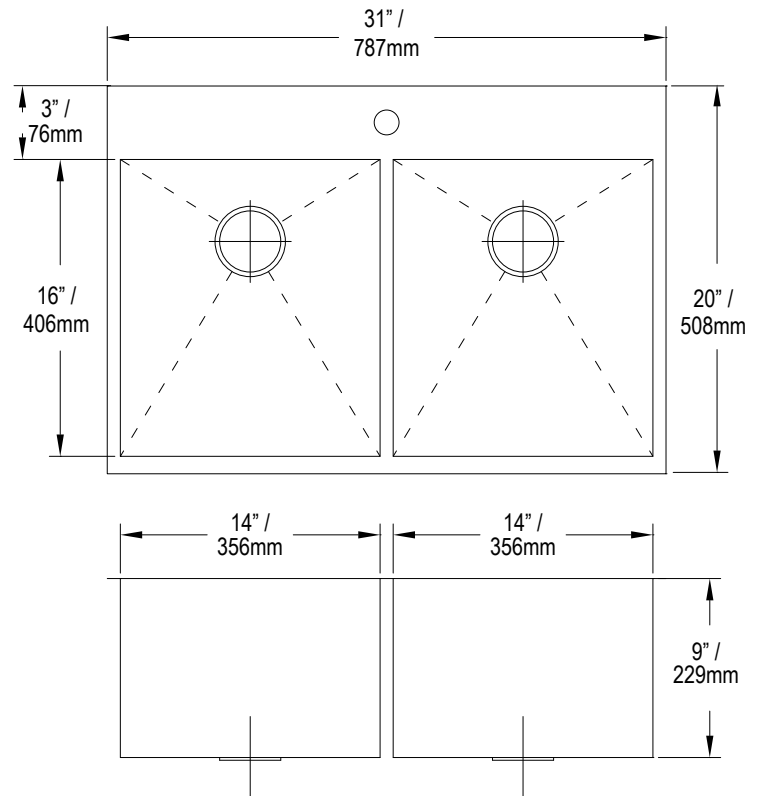

INOX

EV-SRT3120A

Right-Angle DOUBLE BOWL

BRAND:
INOX

PRODUCT INFO:
Right-Angle DOUBLE BOWL

FEATURES:
_ T-304 stainless steel, 16 guage
_ Handcrafted from a panel of stainless steel
_ Sound - deadending insulation
_ Drain groove design

FINISH:
All Satin

MINIMUM CABINET SIZE:
33" / 838mm

DIMENSIONS:
31" x 20" x 9" / 787mm x 508mm x 229mm deep
14" x 16" x 9" / 356mm x 406mm x 229mm bowl

Eurolux 

All Measurements: +/- 5 mm

(Diagram not to scale)