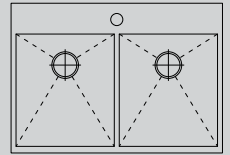

INOX

EV-SRT3120A

Right-Angle DOUBLE BOWL

BRAND:
INOX

PRODUCT INFO:
Right-Angle DOUBLE BOWL

FEATURES:
_ T-304 stainless steel, 16 guage
_ Handcrafted from a panel of stainless steel
_ Sound - deadending insulation
_ Drain groove design

FINISH:
All Satin

MINIMUM CABINET SIZE:
33" / 838mm

DIMENSIONS:
31" x 20" x 9" / 787mm x 508mm x 229mm deep
14" x 16" x 9" / 356mm x 406mm x 229mm bowl

Eurolux 

All Measurements: +/- 5 mm

(Diagram not to scale)